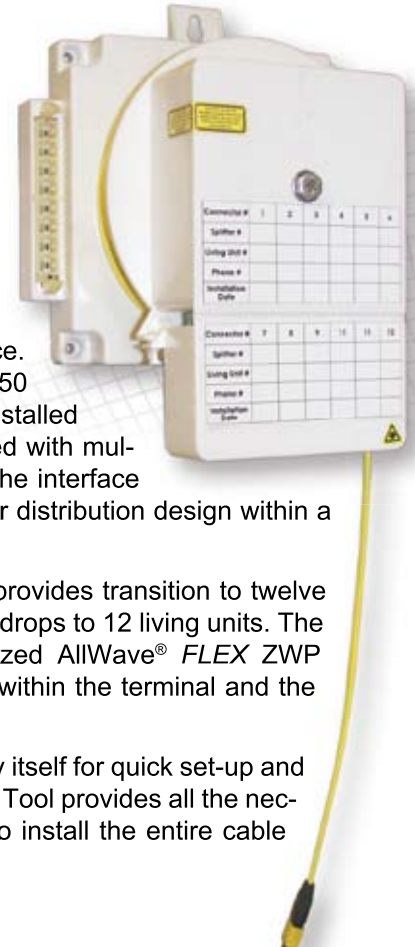

## V-Linx™ Terminal

The V-Linx™ Terminal is a comprehensive, multifunctional 12-port terminal system that combines fiber storage and a hands-free pay-off feature in a single factory-terminated device. The input cable for the V-Linx Terminal is a 50 foot twelve-fiber preterminated drop cable installed at the factory. The drop cables are terminated with multifiber push-on (MPO) connectors providing the interface with the V-Linx Combiner for a collective floor distribution design within a building.

The distribution side of the V-Linx Terminal provides transition to twelve single-fiber SCA adapters allowing individual drops to 12 living units. The V-Linx Terminal features OFS' bend-optimized AllWave® FLEX ZWP Fiber enabling superior optical performance within the terminal and the integrated cable tether.

The cable spool is integrated on the assembly itself for quick set-up and installation in the field. The V-Linx Installation Tool provides all the necessary assistance to allow a single person to install the entire cable between floors.

### Features & Benefits

- Hands-free fiber pay-off operation
- Integrated spool and play for fiber storage
- Spool and Play functionality from the factory
- 50 feet of integrated cable
- Parking adapters for units not in service
- Wall mountable onto multiple surfaces
- Highly compact design
- AllWave FLEX ZWP Fiber enabled design
- Under area splice cable.