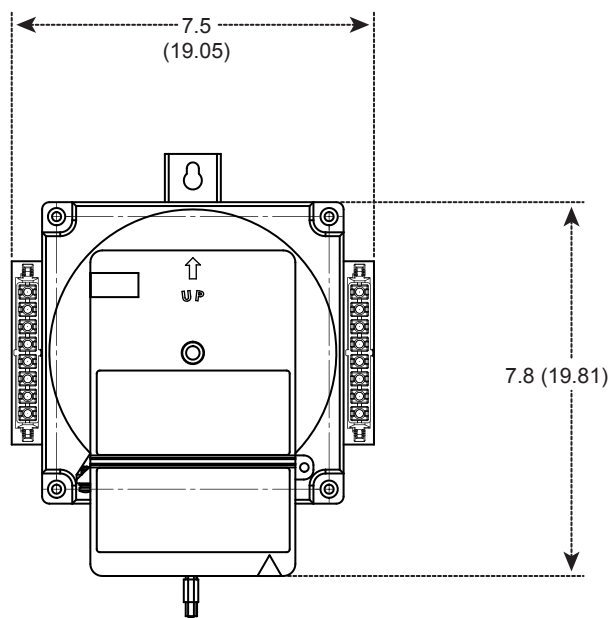

### Specifications:

Size	7.5" x 7.8"* x 4.5" (19 cm x 22.2 cm x 11.4 cm)
Weight	1.2 lb (550 g)
Shipping Size	9" x 5" x 8" (22.8 cm x 20.2 cm x 12.7 cm)
Shipping Weight	1.65 lbs (750 g)
Master Pack Count	5 per box
Pallet Count (# Master, Total #)	80 per pallet
Number of Terminations	12
Wall Mountable	All surfaces
Color	Central office white

\* 8.75" with keyhole tab

Front View

Side View

**Note:** All dimensions given in inches and centimeters (in parenthesis)