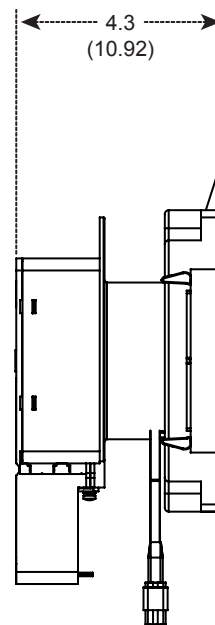

### Specifications:

Size	7.5" x 7.8"* x 4.5" (19 cm x 22.2 cm x 11.4 cm)
Weight	1.2 lb (550 g)
Shipping Size	9" x 5" x 8" (22.8 cm x 20.2 cm x 12.7 cm)
Shipping Weight	1.65 lbs (750 g)
Master Pack Count	5 per box
Pallet Count (# Master, Total #)	80 per pallet
Number of Terminations	12
Wall Mountable	All surfaces
Color	Central office white

\* 8.75" with keyhole tab

Front View

Side View

**Note:** All dimensions given in inches and centimeters (in parenthesis)